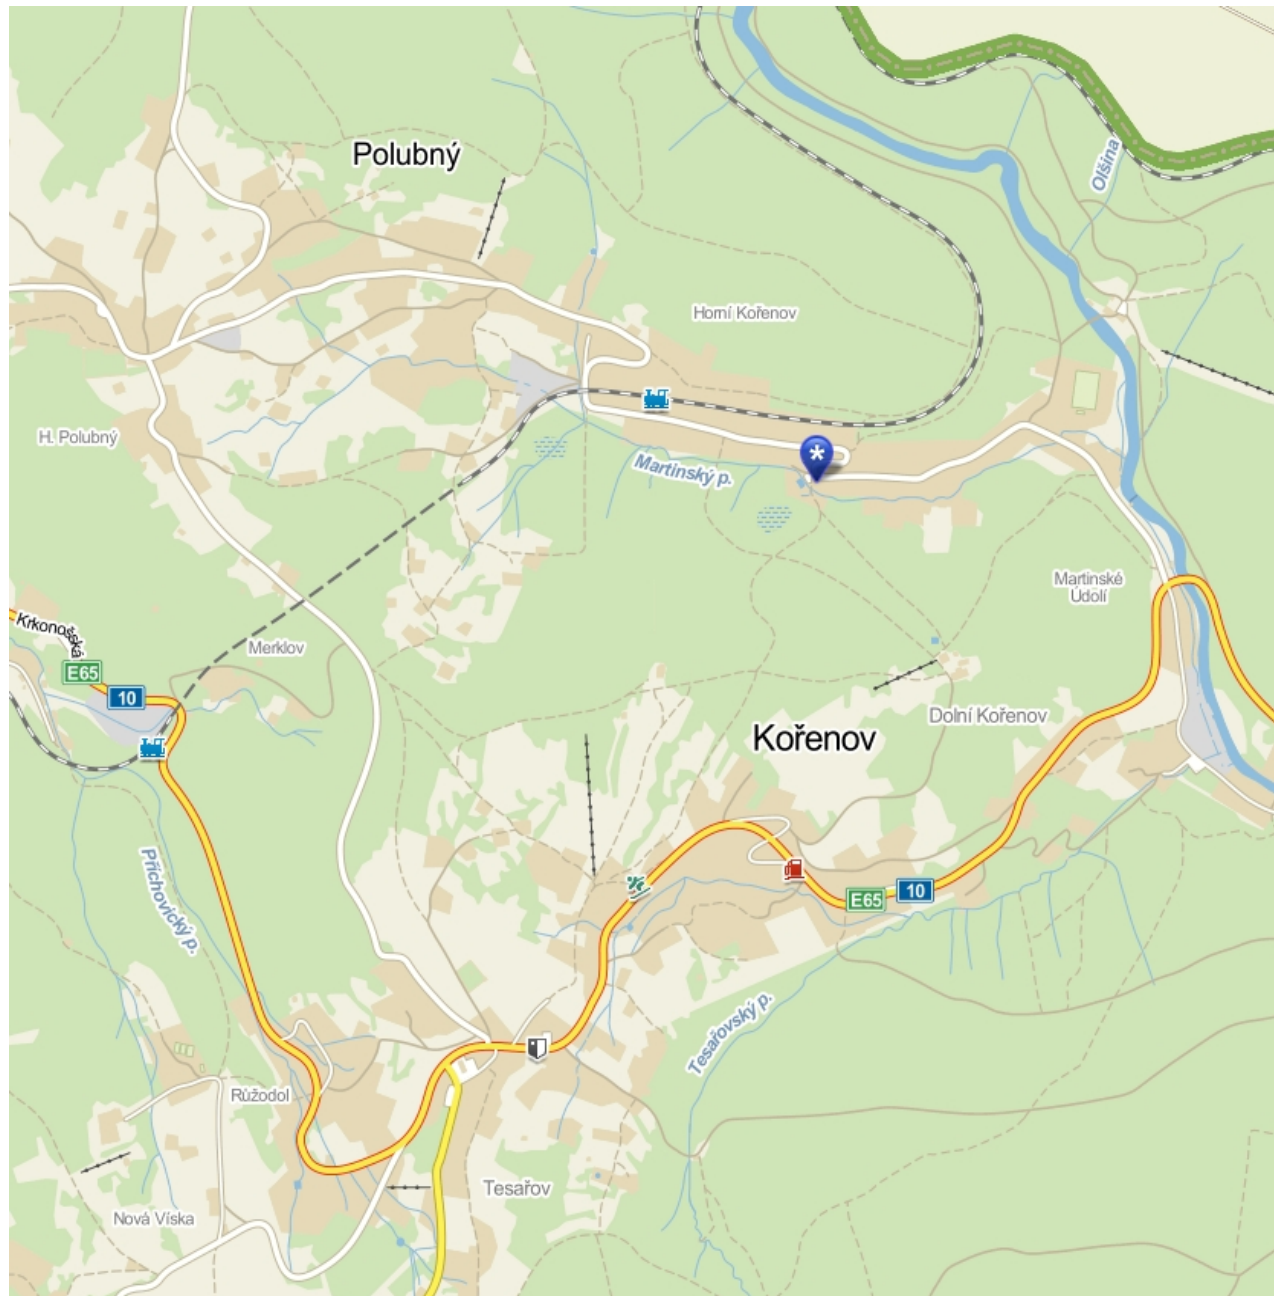

Chata Kořenov

address: Kořenov 585, Kořenov, 468 49, Czech Republic

GPS: 50.7681839N, 15.3715972E

phone: 0043 699 144 444 15

e-mail: m.vendis@hotmail.com

Parking:

Directly at the house, there are 6 - 7 parking spaces.

Description of way:

A) Drive from Tanvald on the E65 direction Harrachov to Kořenov. Drive through the village. Turn right before the bridge over the river Jizera left. After about 800 meters the house is - **Chata Kořenov** on the left.

B) Go over Jablonec nad Jizerou direction Harrachov. After about 7 km at the gas station, turn left towards Kořenov turn and cross the bridge over the stream MUMLAVA. Continue for another 900 meters after the bridge over the river Jizera right. After about 800 meters the house is - **Chata Kořenov** on the left.